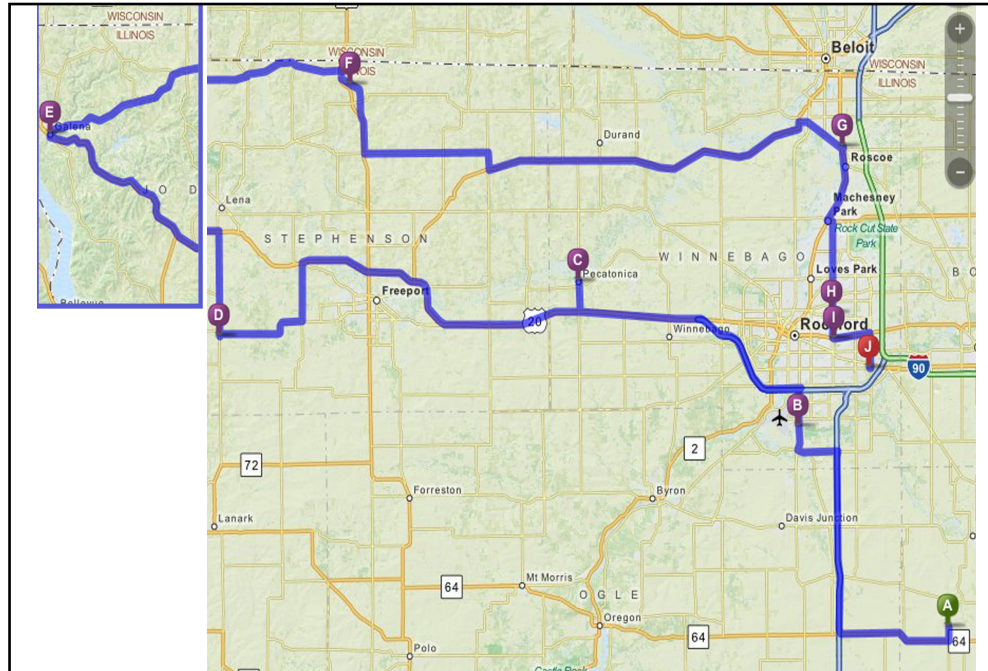

Northern Illinois Shop Hop Region 3 Shops

Region 3 Passport

A - Basketcases	F - Uniquely Yours Quilt Shop
B - It's for Quilting, etc., LLC	G- Julianne's Quilting and Sweet Things Gift Shoppe
C - Lucky 2B Quilting	H - The Notions Nook
D - Yellow Creek Quilt Designs	I - Quilter's Haven
E - Phat Quarters	J - Quilters General Store

C - Lucky 2B Quilting

421 Main St., Pecatonica, IL 61063
 815-239-1026 www.lucky2bquilting.com
 Hours: Tuesday 10-7, Wed-Sat 10-5

D - Yellow Creek Quilt Designs

160 S. Main Street, Pearl City, IL 61062
 815-443-2211 www.yellowcreekquilt designs.com
 Hours: Mon-Thurs 11-7, Fri 11-5, Sat 10-5