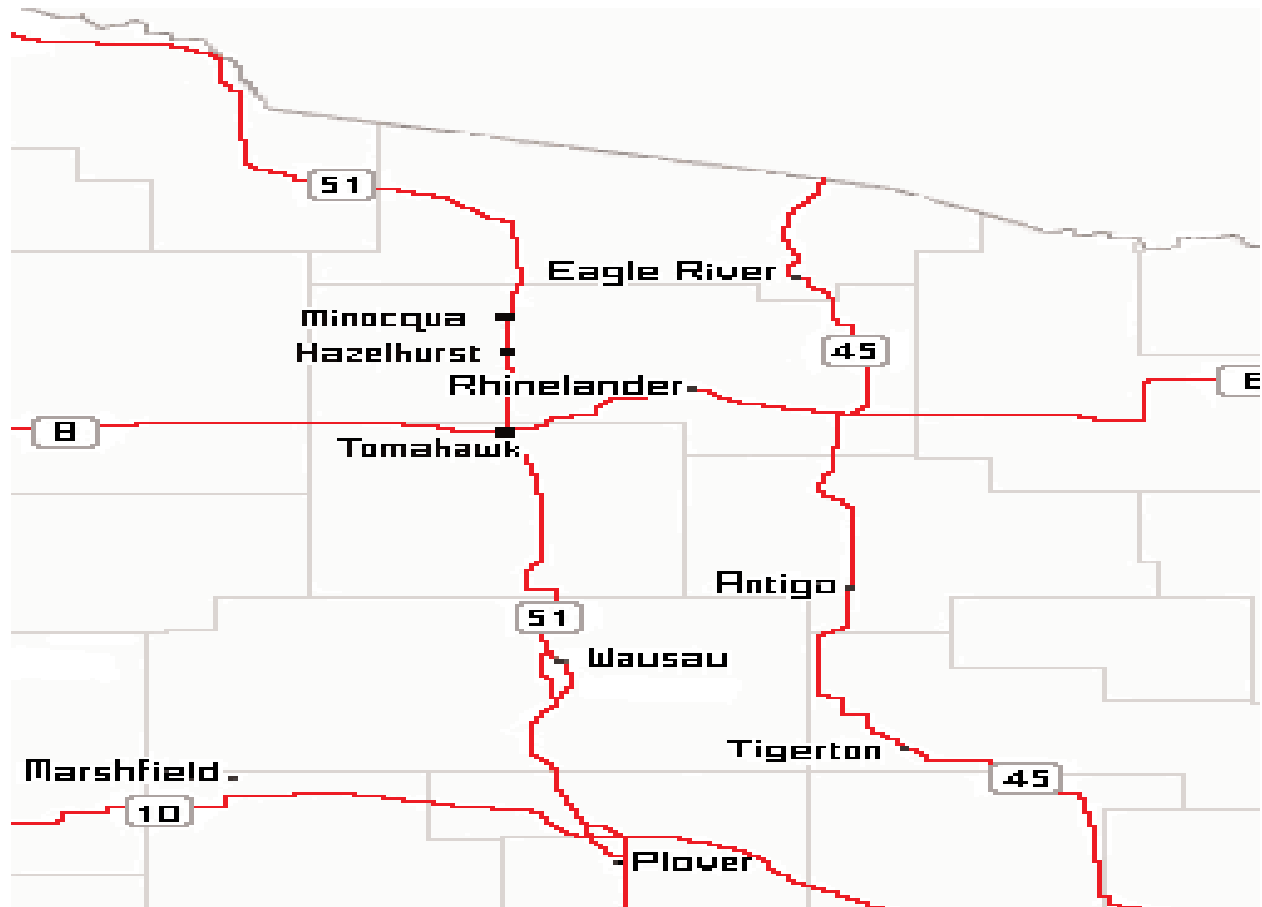

# SECTION 6

**Antoinette's Quilt Shop**  
Plover, WI

**Around the Block Quilt Shop**  
Minocqua, WI

**The Cutting Edge**  
Antigo, WI

**Karen's Quilt Corner**  
Eagle River, WI

**Pinery Patches**  
Tigerton, WI

**The Quilt Cottage**  
Hazelhurst, WI

**The Quilting Workshop**  
Wausau, WI

**Sew Pieceful Quilting**  
Tomahawk, WI

**Sew Smart**  
Marshfield, WI

**Sew Smart**  
Rhinelander, WI

**Sew Smart**  
Wausau, WI

## Karen's Quilt Corner

330 W Pine St. (Hwy 70 W) • Eagle River, WI 54521

715-477-2603

- Fabric • Books • Patterns
- Kits • Notions
- Yarn • Classes
- Hand Stitching Items

*Authorized Bernina & Babylock Dealer*