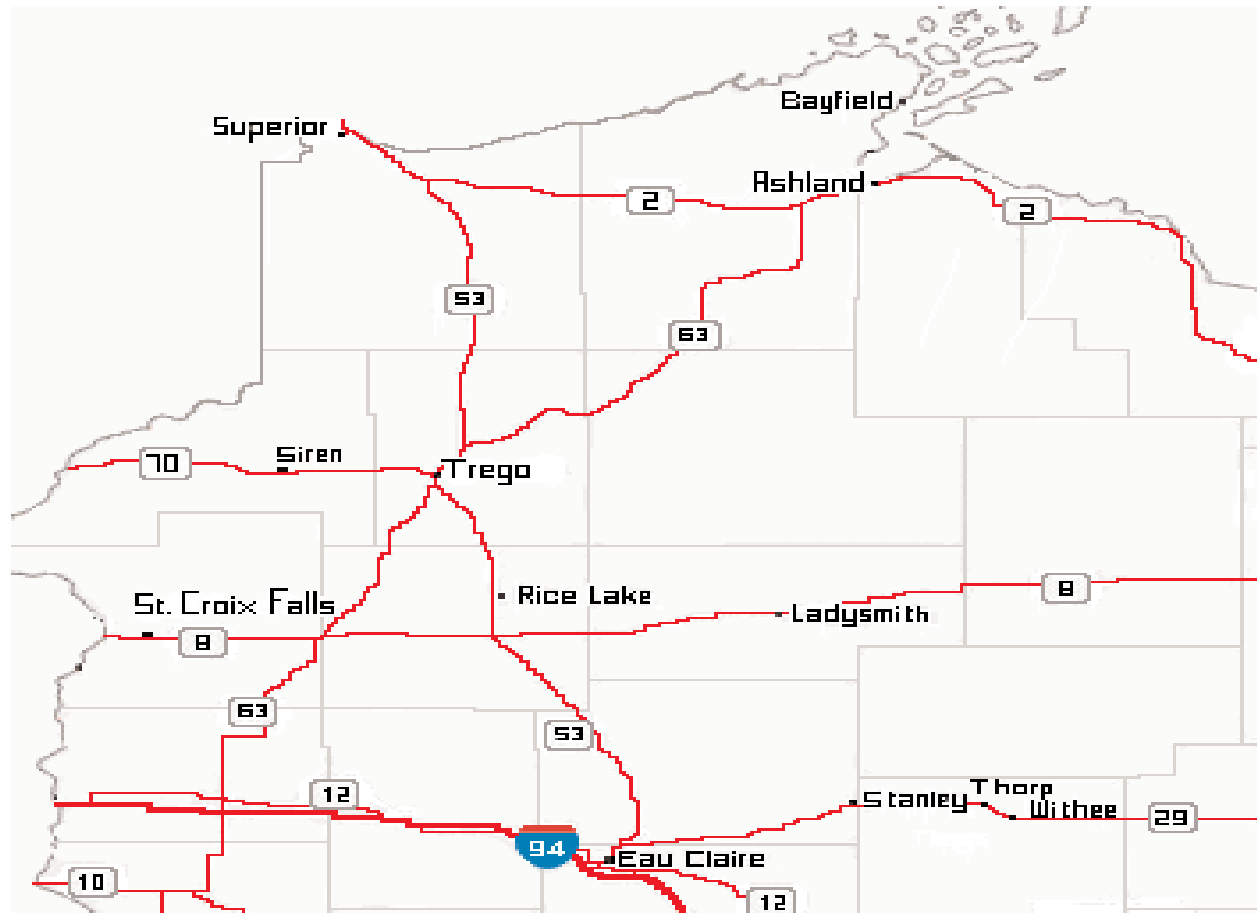

SECTION 4

- | | | |
|---|---|--|
| | Busy Bobbin
Rice Lake, WI | |
| Ashland Area Quilt & Fabric Company
Ashland, WI | The Calico Shoppe
Eau Claire, WI | Pine Hollow
Stanley, WI |
| Bear Den Quilt Co.
Siren, WI | The Country Schoolhouse Quilt Shop
Superior, WI | Pins 'N' Needles
St. Croix Falls, WI |
| Bolts of Fun Quilt Shop
Thorp, WI | Heartlight Quilt Shop
Ladysmith, WI | Sew and Sew Quilts & Fabrics
Stanley, WI |
| Brubaker Sewing & Furniture
Withee, WI | Orchard's Edge Quilt Shop
Bayfield, WI | Thimbles Quilt Shop
Trego, WI |

**ASHLAND AREA
QUILT & FABRIC
COMPANY**

Home of the
**Lake Superior
Lighthouse
Patterns**

Come visit us on the shores of Chequamegon Bay,
across Highway 2 from Arby's.

805 Lake Shore Drive W, Ashland, WI 54806
www.ashlandquilt.com • barb@ashlandquilt.com
Phone 715.682.4646
Monday-Friday 10-5:00 • Saturday 10-4:00 • Sunday Closed

Located on Main Street, in beautiful
downtown Bayfield on the
Shores of Lake Superior!

ABCD EFGH

**The Country
Schoolhouse
Quilt Shop**

www.country-schoolhouse.com
Monday-Friday 10am-5pm • Saturday 10am-2pm
Or by appt. - just call! • 715-398-0150 or 866-534-9205 Toll Free

Summer Hours: Mon. - Fri. 9:30 a.m. - 5 p.m.
Sat. 9:30 a.m. - 4 p.m., Sun. 11 a.m. - 3 p.m.
Directions: 1.5 miles north of Siren's Main Street on St. Rd. 35-70.
Look for the blue Quilt shop sign on the west side of the highway.