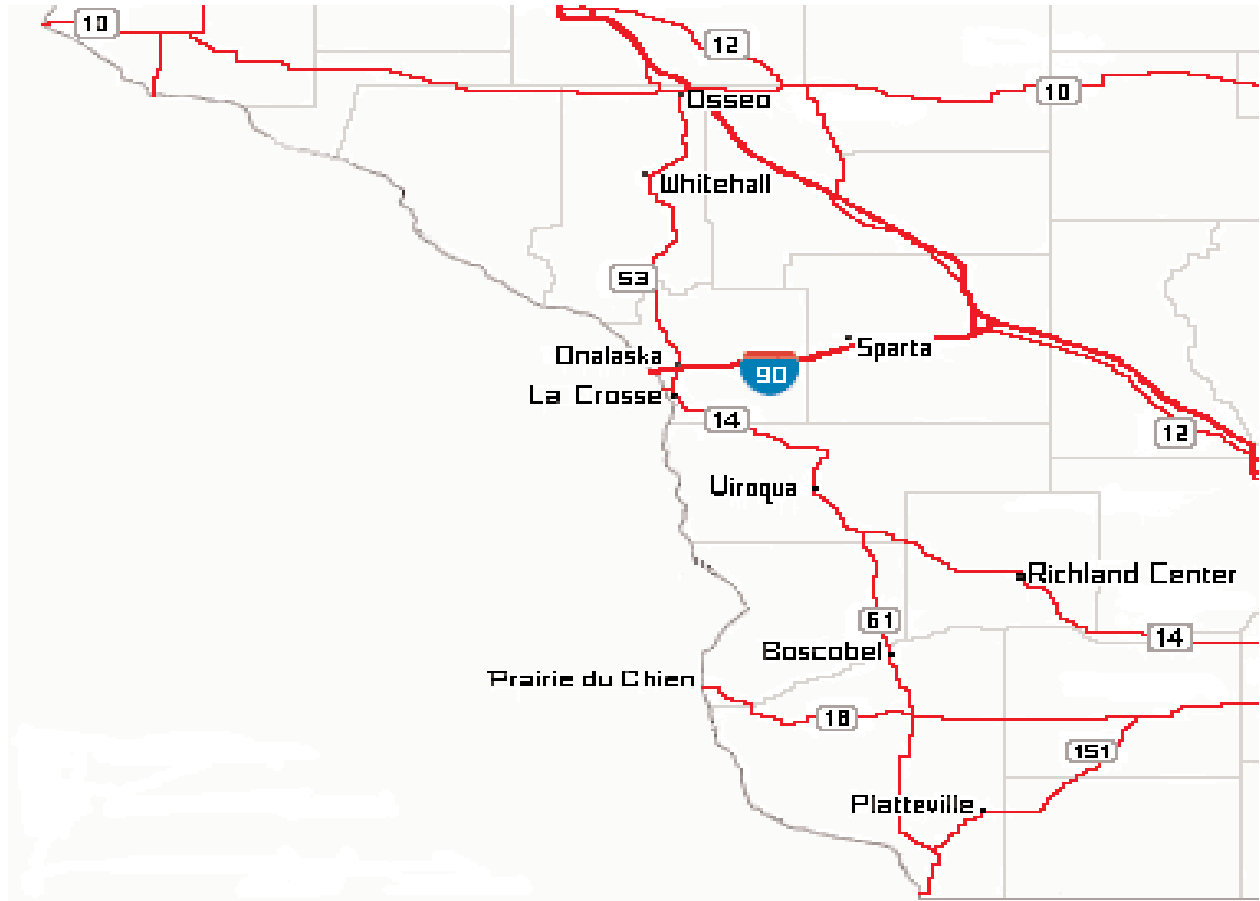

SECTION 3

Front Porch Quilts
Prairie du Chien, WI

Gatherings
Boscobel, WI

Hidden Quilts
Platteville, WI

Olive Juice Quilts
Onalaska, WI

Pammy's Patchwork Playhouse
Whitehall, WI

Pickett Fence
Prairie du Chien, WI

Quilt Basket 'N' Creations
Viroqua, WI

Quilt Yard
Osseo, WI

River Road Quilt Shop
LaCrosse, WI

Thimble N Thread
Richland Center, WI

Quilt Corner
Sparta, WI

God put me on this
earth to sew and
finish a certain
number of things.