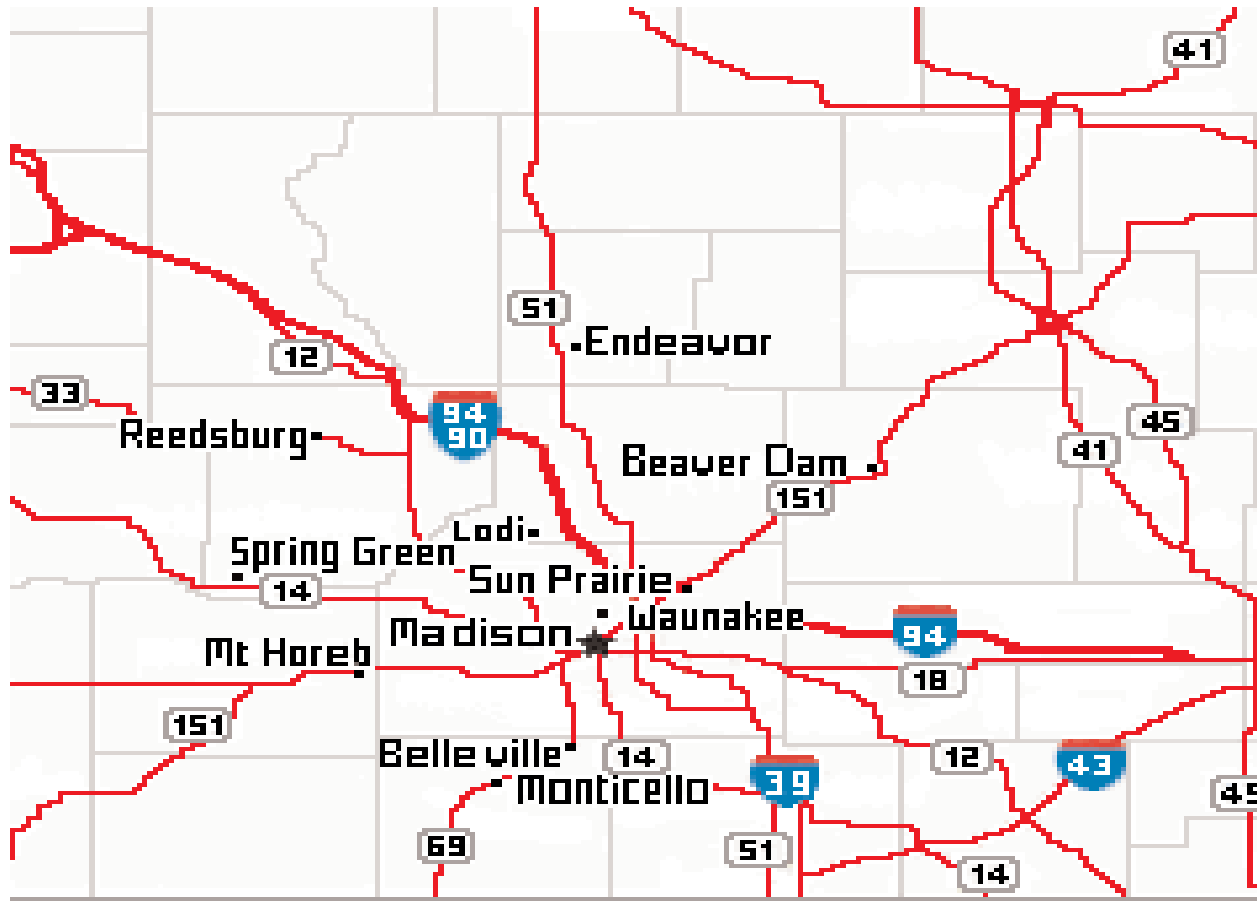

SECTION 2

Bee Happy Quilte
Mt Horeb, WI

Country Sampler
Spring Green, WI

Homespun Fabrics
Endeavor, WI

J.J. Stitches
Sun Prairie, WI

Mill House Quilts
Waunakee, WI

Nancy's Notions
Beaver Dam, WI

Patches and Petals
Belleville, WI

Prairie Quiltworks, WI
Sun Prairie, WI

Quilter's Compass
Monticello, WI

Quintessential Quilts
Reedsburg, WI

Stitcher's Crossing
Madison, WI

Village Creek Quilt Shop
Lodi, WI

COUNTRY SAMPLER & 2ND STORY

A Top 10 Quilt Shop in 2000, known for designer workshops and great online shopping.

940 E. Main St., Reedsburg, WI • 608-524-8435

Homespun Fabrics

Homespun Fabrics

is a quaint little quilt shop located in rural Marquette County. We are located just minutes North of Portage. We carry supplies for quilt making: 100% cotton fabric, 100% wools, notions, books and patterns. We also have quilts, wall hangings and table runners for sale.
We'll worth the drive.