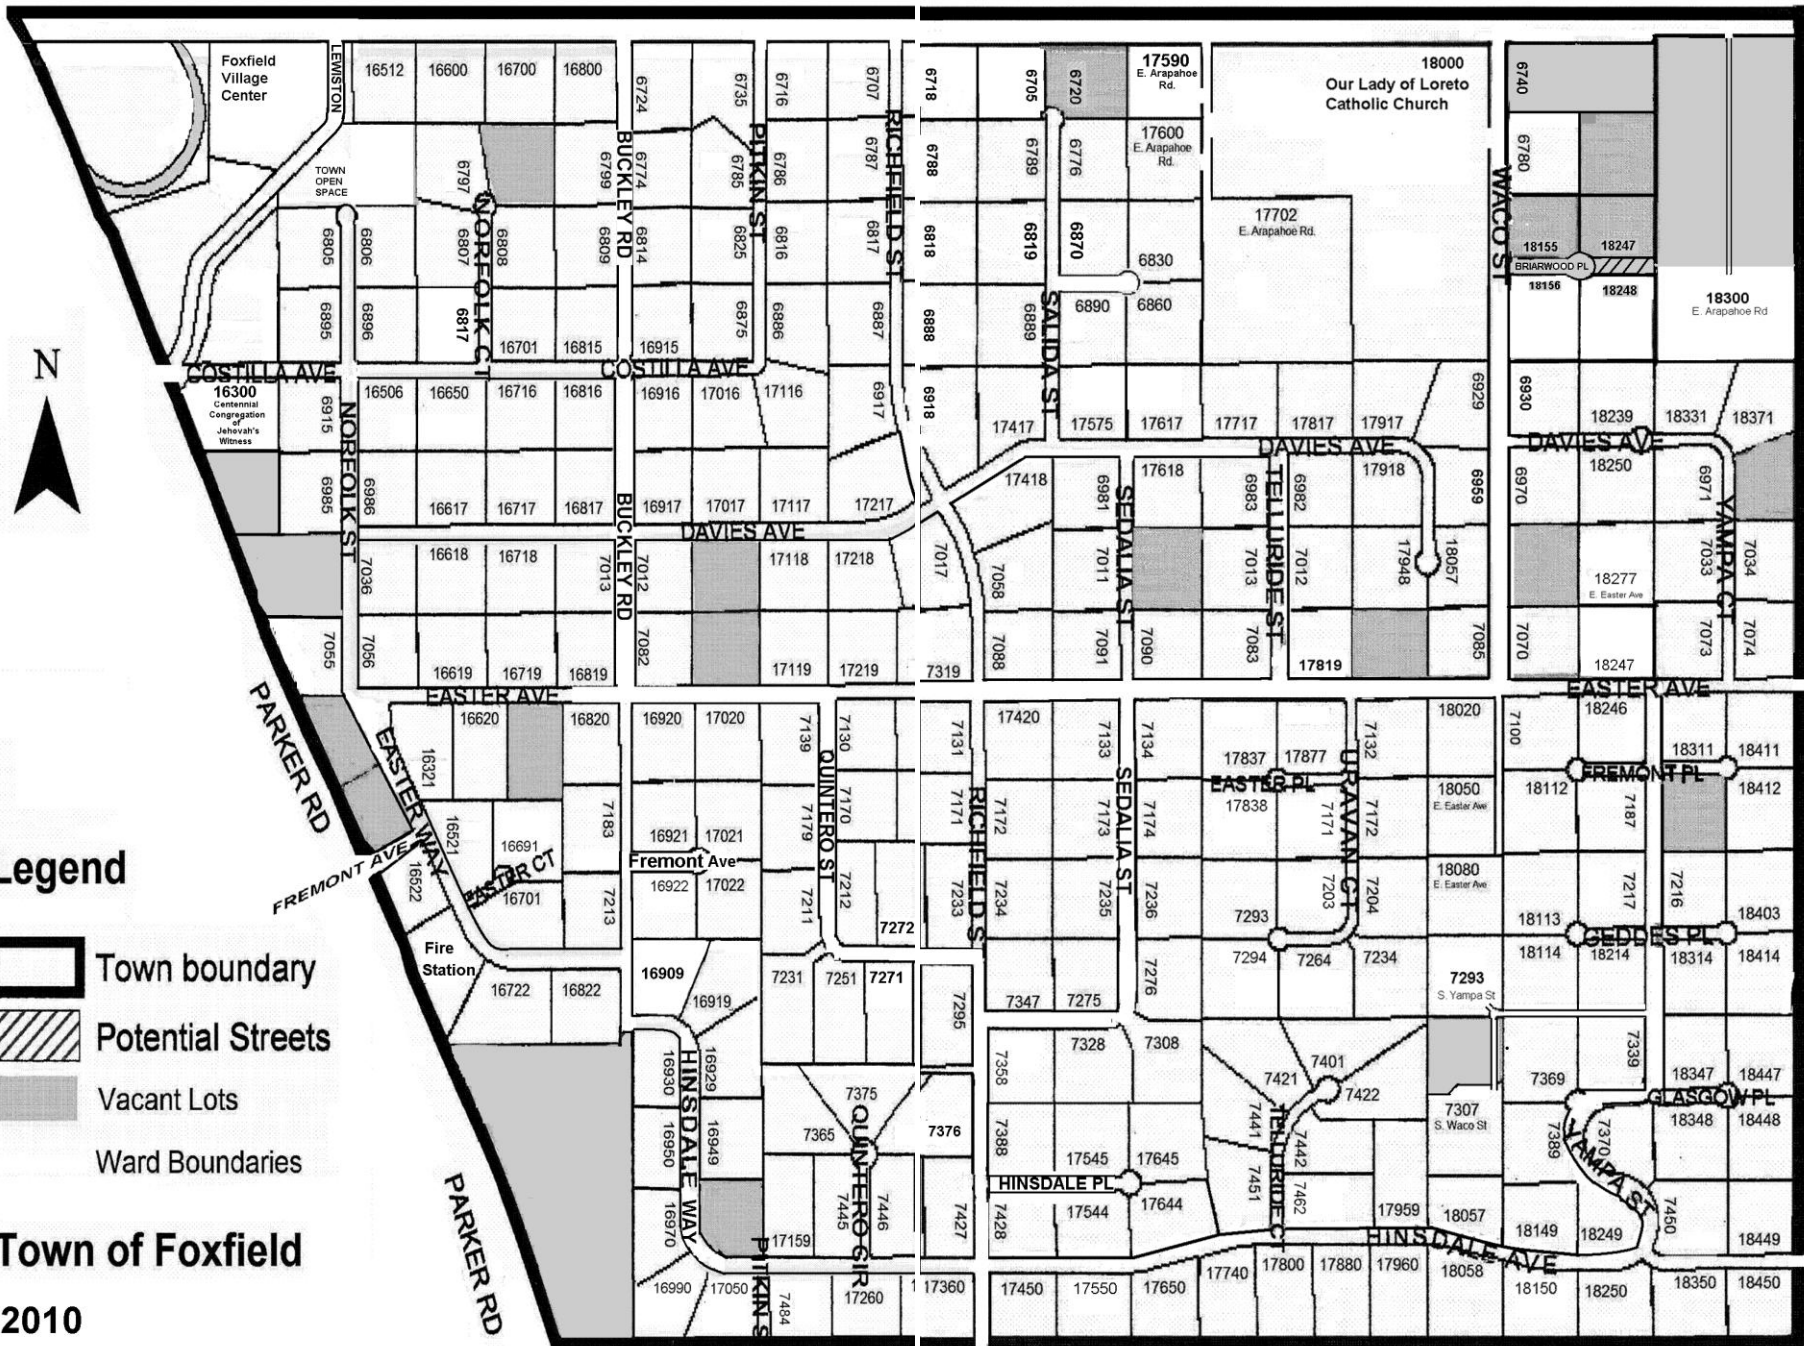

ARAPAHOE ROAD

Legend

-  Town boundary
-  Potential Streets
-  Vacant Lots
-  Ward Boundaries

Town of Foxfield  
2010