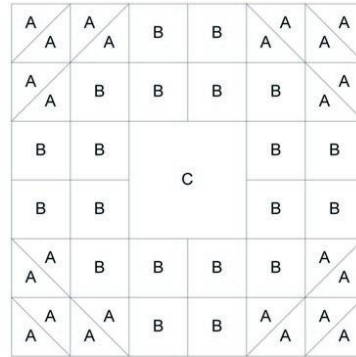

# EQ Block of the Month: Oatmeal Raisin Cookies

Key Block (1/5 actual size)

Cutting Diagrams

Patch Count

Piecing Diagram