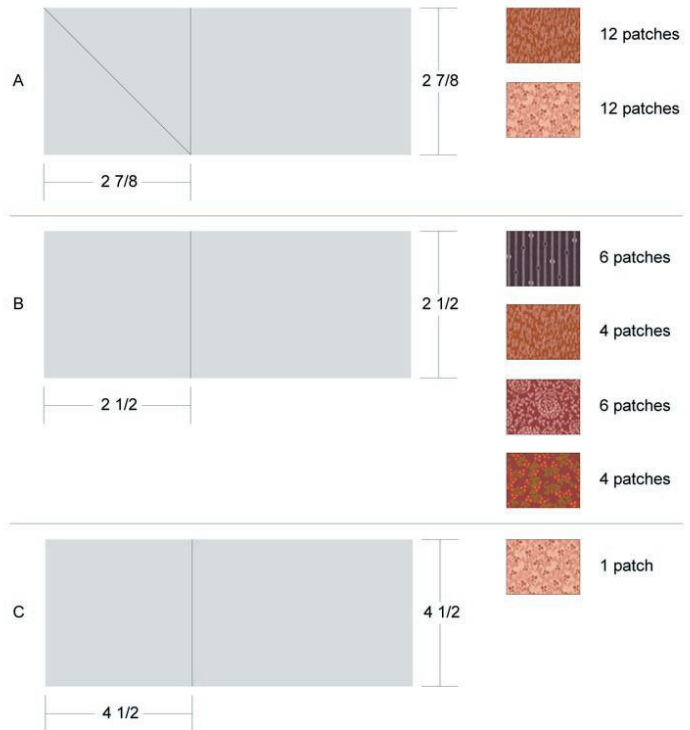

# EQ Block of the Month: Oatmeal Raisin Cookies

Key Block (1/5 actual size)

Cutting Diagrams

Patch Count

Piecing Diagram