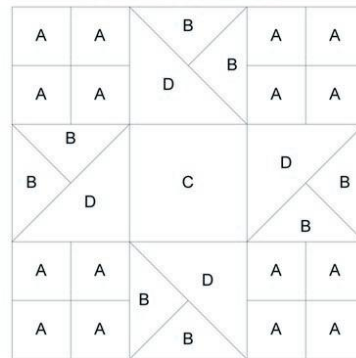

EQ Block of the Month: Key Lime Pie

Key Block (1/5 actual size)

Piecing Diagram

Cutting Diagrams

Patch Count