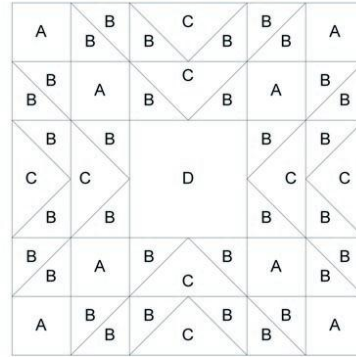

EQ Block of the Month: Brownies

Key Block (1/5 actual size)

Piecing Diagram

Cutting Diagrams