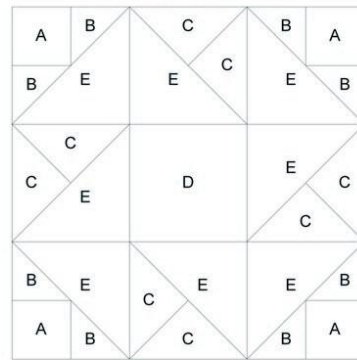

# EQ Block of the Month: Strawberry Smoothie

Key Block (1/5 actual size)

Piecing Diagram

Cutting Diagrams