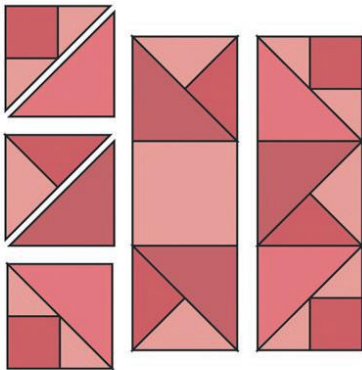

# EQ Block of the Month: Strawberry Smoothie

Key Block (1/5 actual size)

Piecing Diagram

Cutting Diagrams