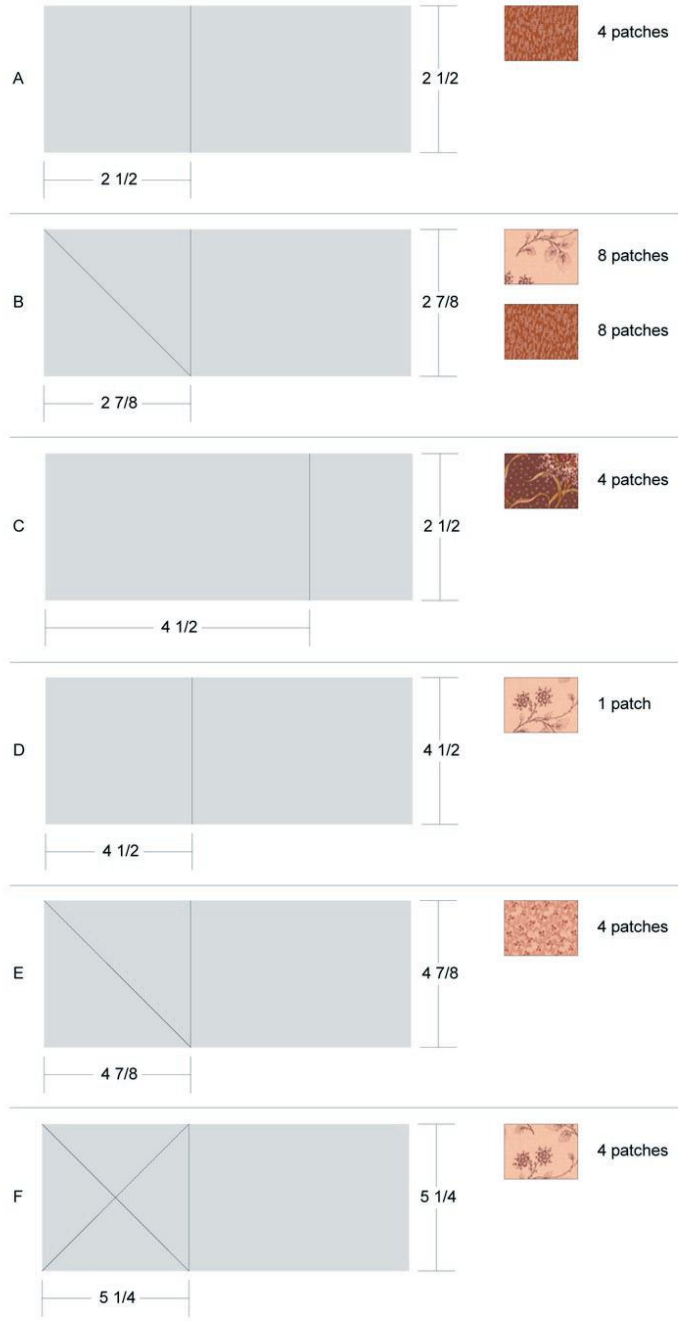

EQ Block of the Month: French Silk Pie

Cutting Diagrams

Patch Count

Piecing Diagram

Key Block (1/5 actual size)