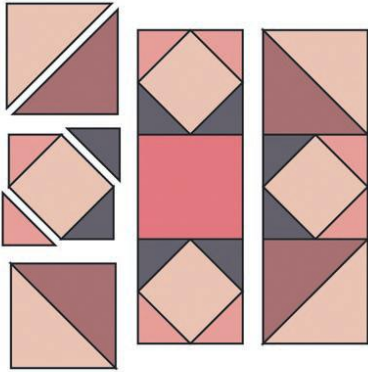

EQ Block of the Month: Raspberry Cheesecake

Key Block (1/5 actual size)

Piecing Diagram

Cutting Diagrams

Patch Count