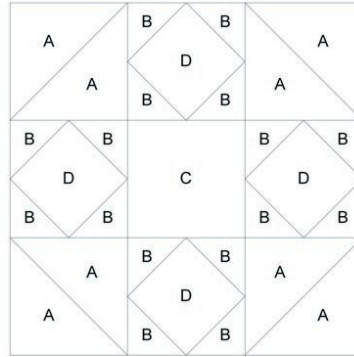

EQ Block of the Month: Raspberry Cheesecake

Key Block (1/5 actual size)

Piecing Diagram

Cutting Diagrams

Patch Count