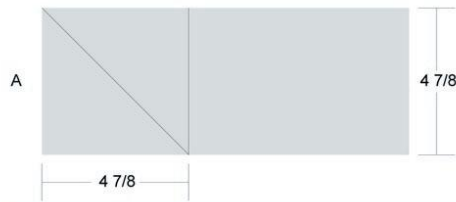

EQ Block of the Month: Raspberry Cheesecake

Key Block (1/5 actual size)

Piecing Diagram

Cutting Diagrams

Patch Count