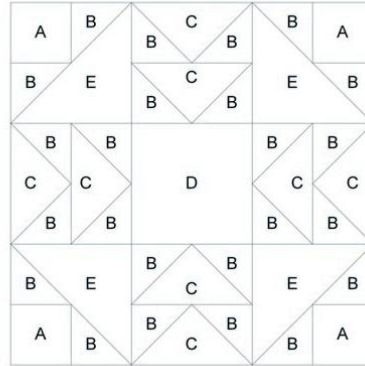

EQ Block of the Month: Tiramisu

Key Block (1/5 actual size)

Piecing Diagram

Cutting Diagrams

Patch Count

A		2 1/2		4 patches
B		2 7/8	 	16 patches 8 patches
C		5 1/4		8 patches
D		4 1/2		1 patch
E		4 7/8		4 patches