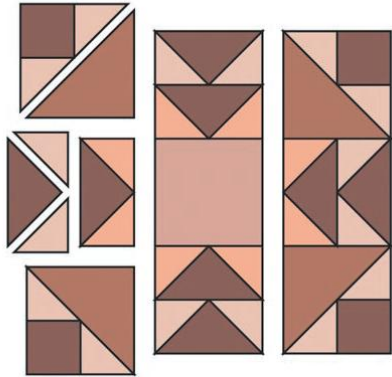

EQ Block of the Month: Tiramisu

Key Block (1/5 actual size)

Piecing Diagram

Cutting Diagrams

Patch Count

A		2 1/2		4 patches
B		2 7/8	 	16 patches 8 patches
C		5 1/4		8 patches
D		4 1/2		1 patch
E		4 7/8		4 patches