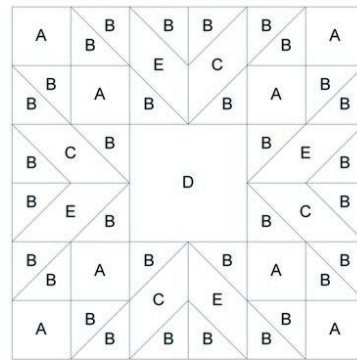

# EQ Block of the Month: Blueberry Pie

Key Block (1/5 actual size)

Piecing Diagram

Cutting Diagrams