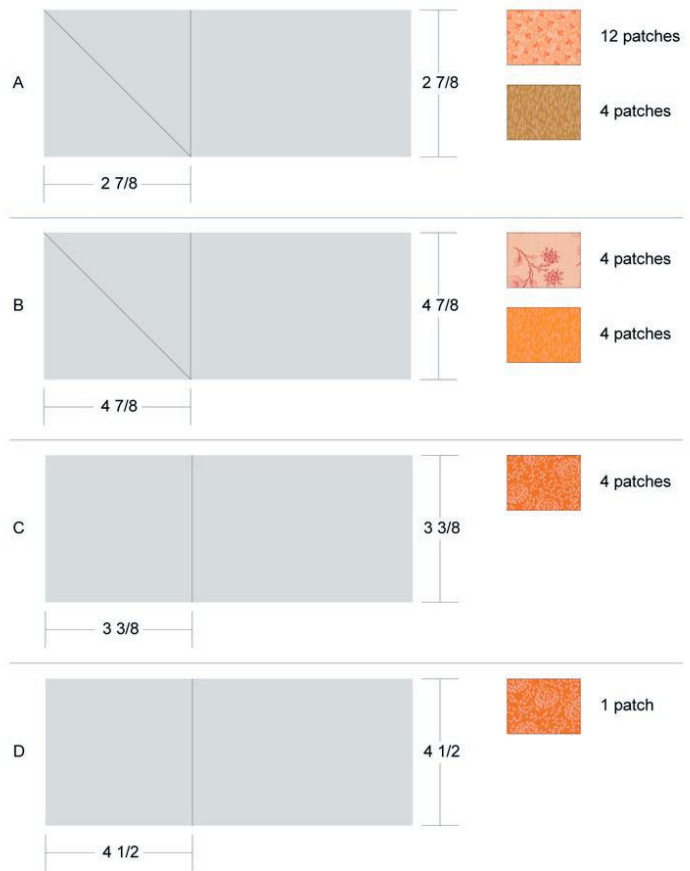

# EQ Block of the Month: Peach Cobbler

Key Block (1/5 actual size)

Cutting Diagrams

Patch Count

Piecing Diagram