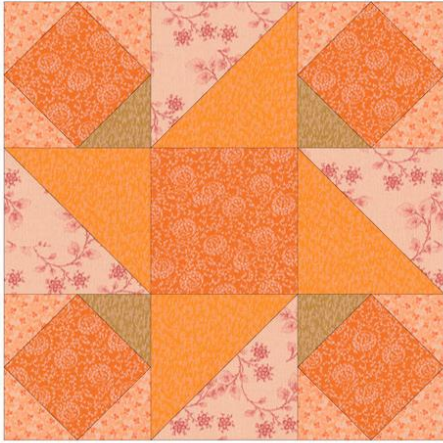

# EQ Block of the Month: Peach Cobbler

Key Block (1/5 actual size)

Cutting Diagrams

Patch Count

Piecing Diagram