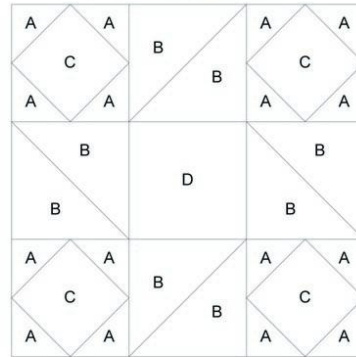

# EQ Block of the Month: Peach Cobbler

Key Block (1/5 actual size)

Cutting Diagrams

Patch Count

Piecing Diagram