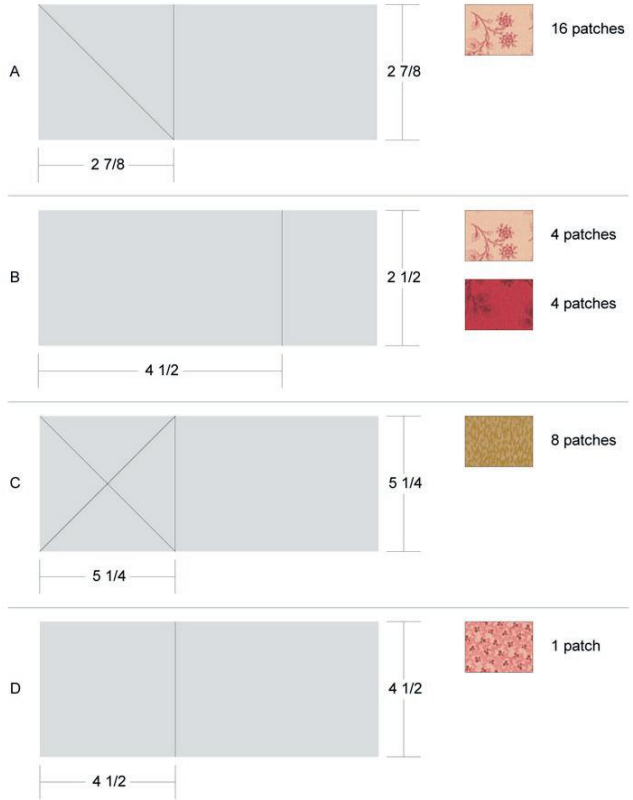

EQ Block of the Month: Apple Pie

Key Block (1/5 actual size)

Cutting Diagrams

Patch Count

Piecing Diagram