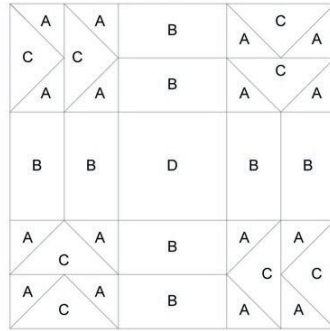

EQ Block of the Month: Apple Pie

Key Block (1/5 actual size)

Cutting Diagrams

Patch Count

Piecing Diagram