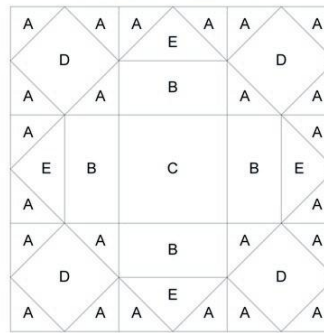

EQ Block of the Month: Chocolate Cake

Key Block (1/5 actual size)

Cutting Diagrams

Patch Count

Piecing Diagram