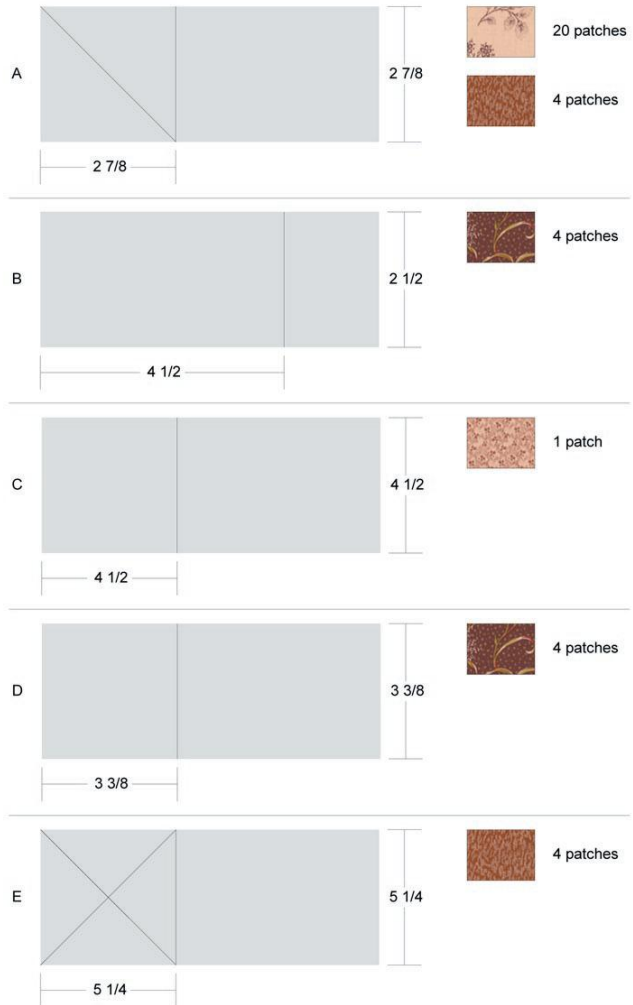

EQ Block of the Month: Chocolate Cake

Key Block (1/5 actual size)

Cutting Diagrams

Patch Count

Piecing Diagram