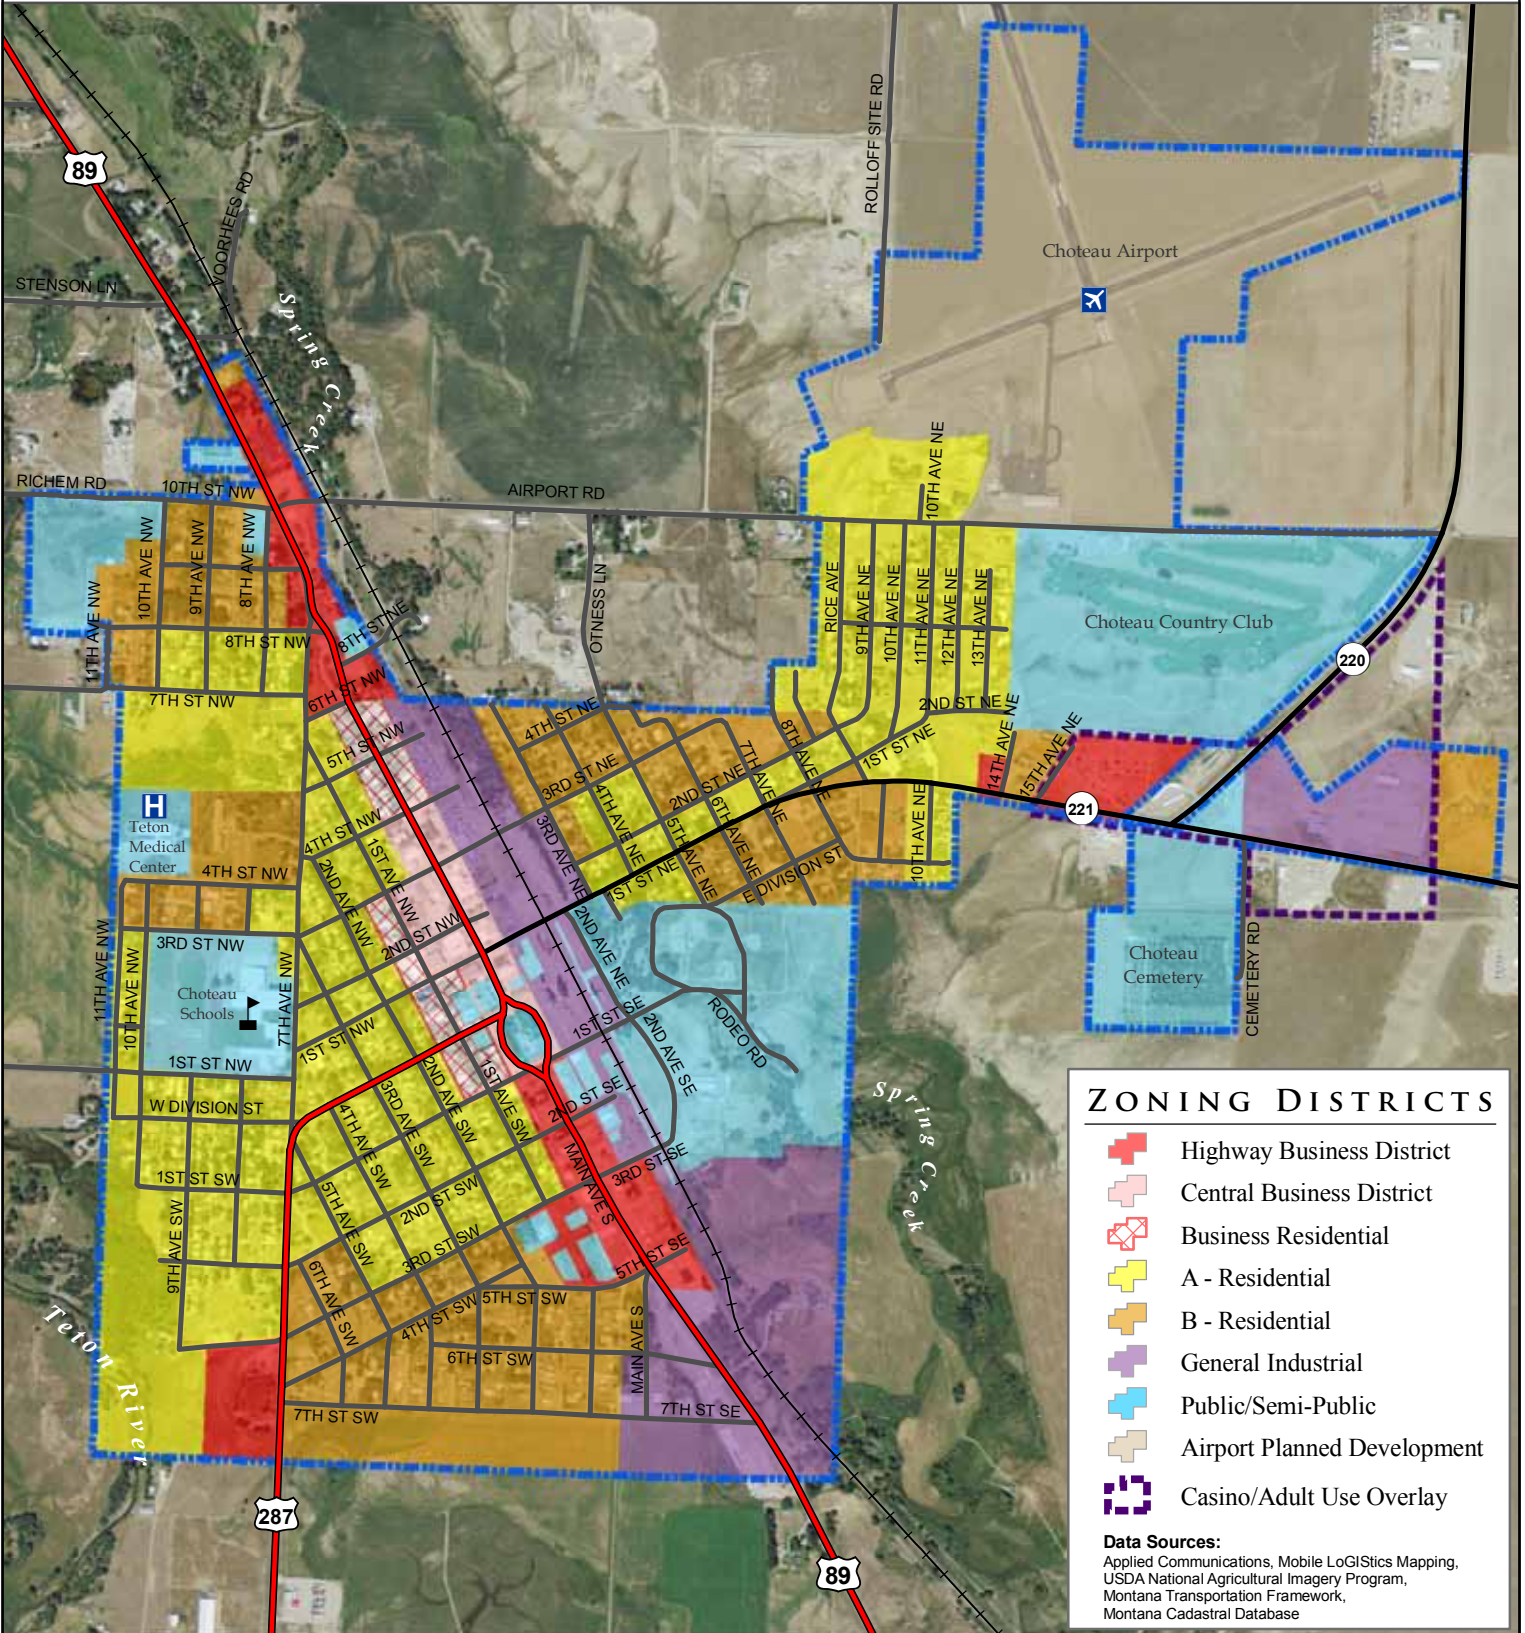

OFFICIAL ZONING MAP

CITY OF CHOTEAU, MONTANA

MAP PRODUCED BY
Mobile LoGistics Mapping
 WWW.MLOGISTICS.COM
 WHITEFISH, MONTANA

ZONING DISTRICTS

- Highway Business District
- Central Business District
- Business Residential
- A - Residential
- B - Residential
- General Industrial
- Public/Semi-Public
- Airport Planned Development
- Casino/Adult Use Overlay

Data Sources:
 Applied Communications, Mobile LoGistics Mapping,
 USDA National Agricultural Imagery Program,
 Montana Transportation Framework,
 Montana Cadastral Database

0 0.5 1 Miles

CHOTEAU

CITY LIMITS

ROADS

US HIGHWAY

STATE HIGHWAY

LOCAL

RAILROAD

FACILITIES

AIRPORT

HOSPITAL