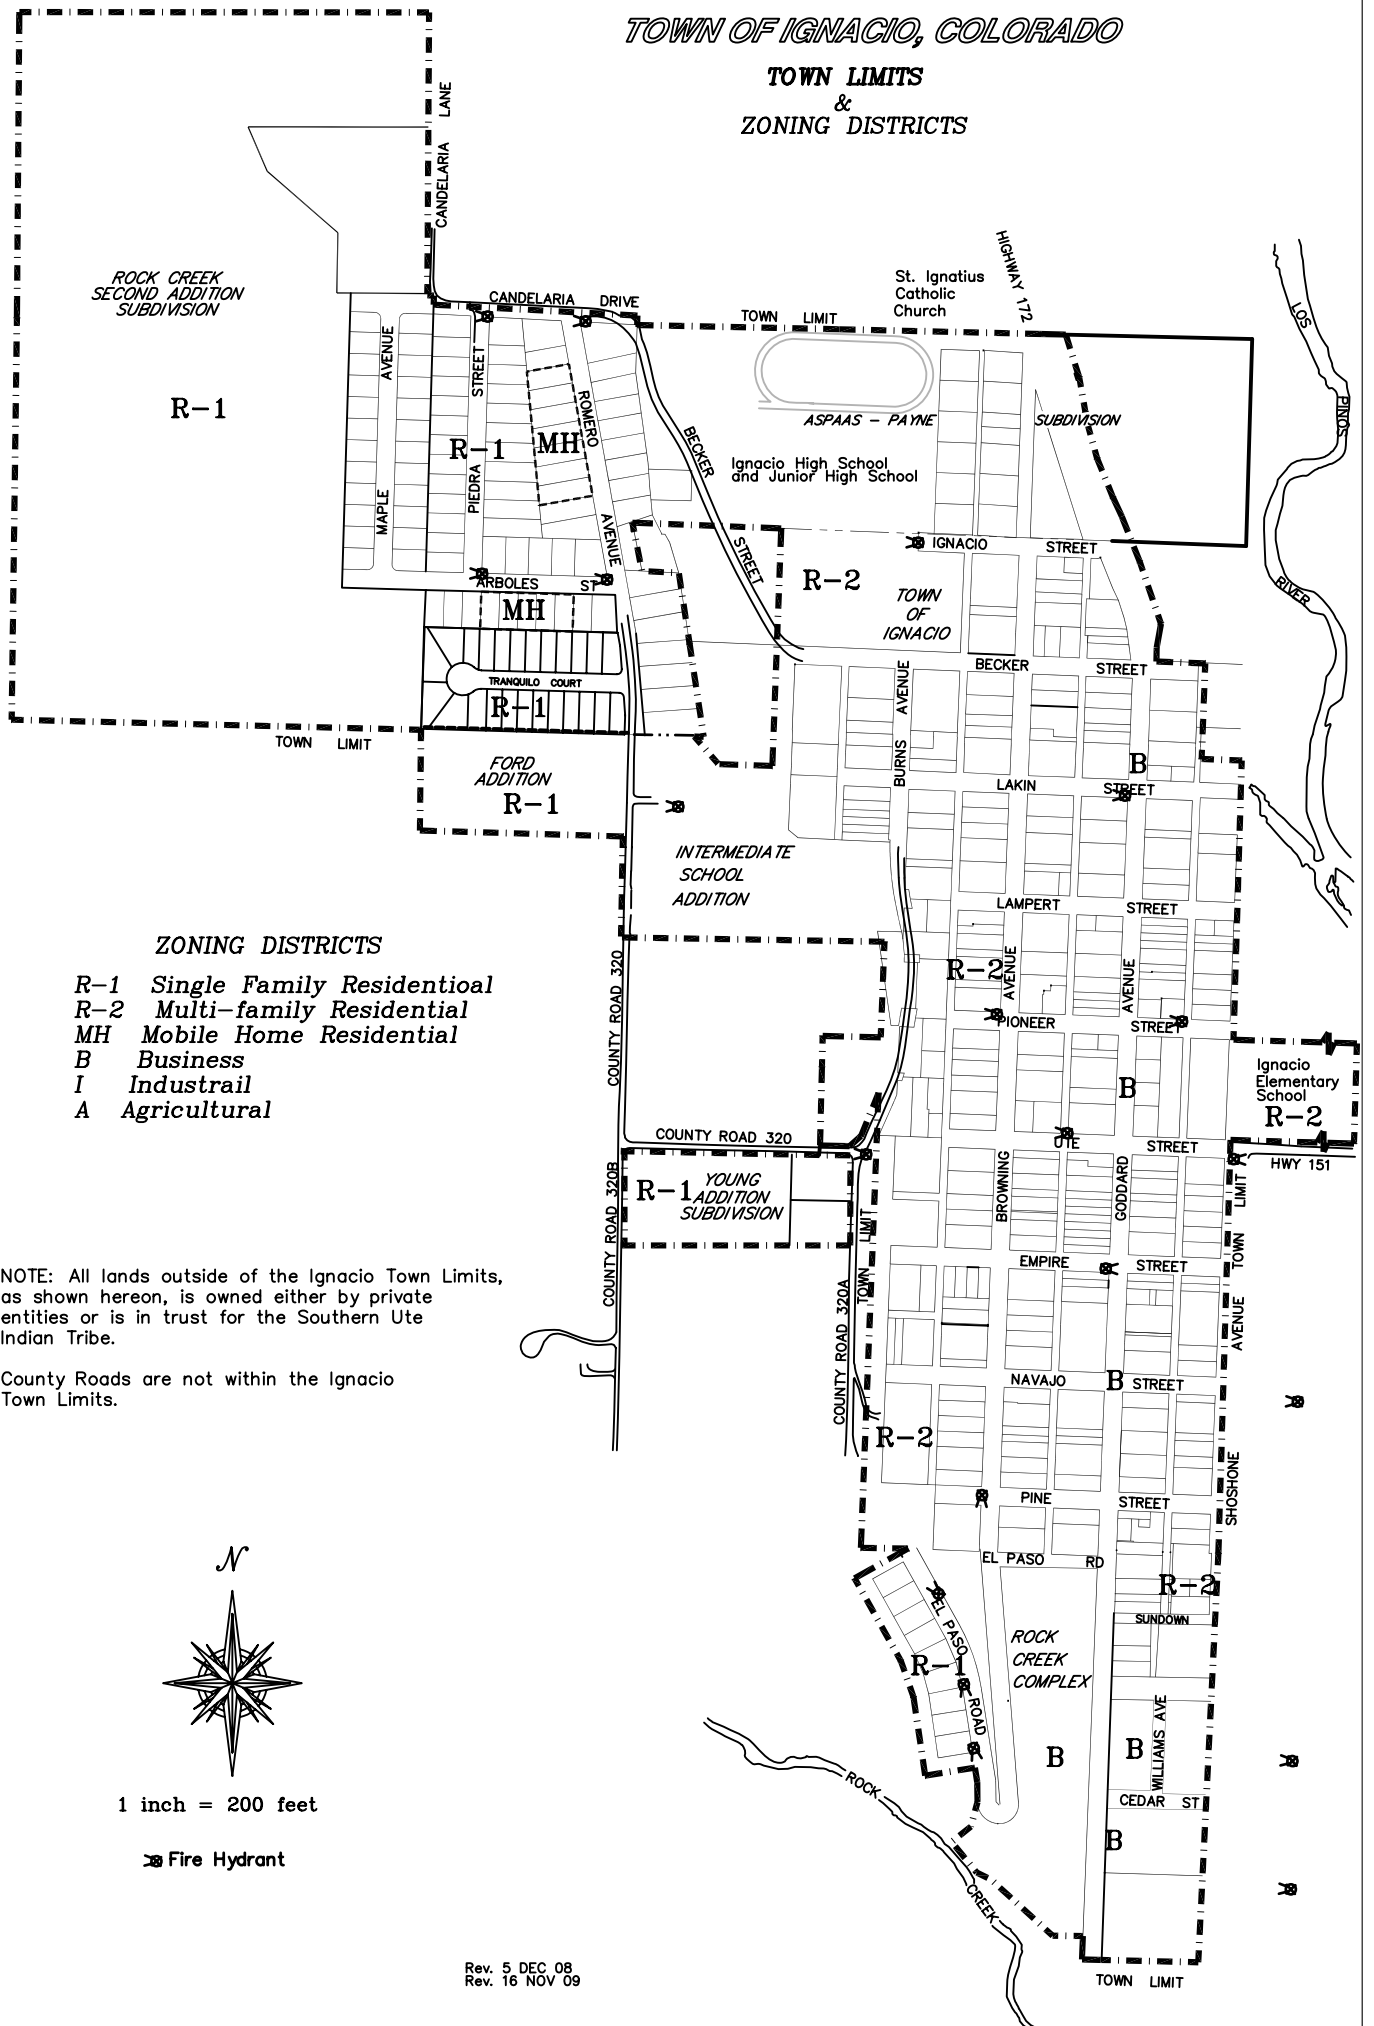

TOWN OF IGNACIO, COLORADO

TOWN LIMITS & ZONING DISTRICTS

ZONING DISTRICTS

- R-1 Single Family Residential
- R-2 Multi-family Residential
- MH Mobile Home Residential
- B Business
- I Industrial
- A Agricultural

NOTE: All lands outside of the Ignacio Town Limits, as shown hereon, is owned either by private entities or is in trust for the Southern Ute Indian Tribe.

County Roads are not within the Ignacio Town Limits.

1 inch = 200 feet